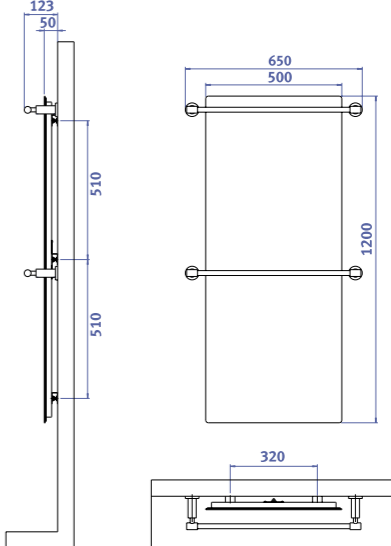

Bath towel warmers with towel rail

600ML H