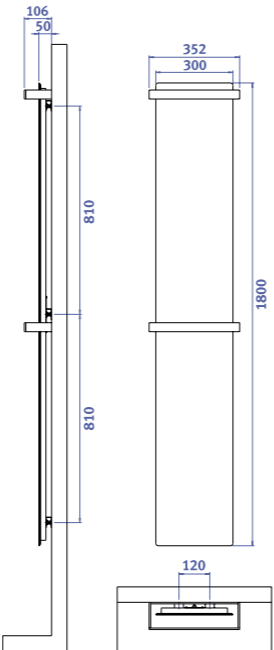

07

Bath towel warmers with towel rail

Model DOLANO

400SL H

500SL H

600 H

600ML H

Model Quattro

400SL H

500SL H

600 H

600ML H

Bath towel warmers with towel rail

Frameless bath towel warmers / radiators for bathrooms

Product no.	Designation	Dimension	Output, watts	Colour
84 01 02	infraSWISS 400SL H white	300x1200	290 W	white
84 01 03	infraSWISS 500SL H white	300x1800	440 W	white
84 01 04	infraSWISS 600 H white	610x1000	530 W	white
84 01 07	infraSWISS 600ML H white	500x1200	530 W	white
84 01 05	infraSWISS 900 H white	610x1380	750 W	white
84 01 08	infraSWISS 900ML H white	500x1700	750 W	white
84 01 06	infraSWISS 1100 H white	610x1710	950 W	white
84 02 02	infraSWISS 400SL H black	300x1200	290 W	black
84 02 03	infraSWISS 500SL H black	300x1800	440 W	black
84 02 04	infraSWISS 600 H black	610x1000	530 W	black
84 02 07	infraSWISS 600ML H black	500x1200	530 W	black
84 02 05	infraSWISS 900 H black	610x1380	750 W	black
84 02 08	infraSWISS 900ML H black	500x1700	750 W	black
84 02 06	infraSWISS 1100 H black	610x1710	950 W	black