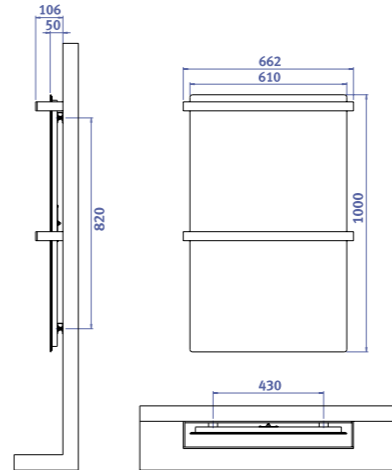

400SL H

500SL H

600 H

600ML H

Bath towel warmers with towel rail

Frameless bath towel warmers / radiators for bathrooms

Product no.	Designation	Dimension	Output, watts	Colour
84 01 02	infraSWISS 400SL H white	300x1200	290 W	white
84 01 03	infraSWISS 500SL H white	300x1800	440 W	white
84 01 04	infraSWISS 600 H white	610x1000	530 W	white
84 01 07	infraSWISS 600ML H white	500x1200	530 W	white
84 01 05	infraSWISS 900 H white	610x1380	750 W	white
84 01 08	infraSWISS 900ML H white	500x1700	750 W	white
84 01 06	infraSWISS 1100 H white	610x1710	950 W	white
84 02 02	infraSWISS 400SL H black	300x1200	290 W	black
84 02 03	infraSWISS 500SL H black	300x1800	440 W	black
84 02 04	infraSWISS 600 H black	610x1000	530 W	black
84 02 07	infraSWISS 600ML H black	500x1200	530 W	black
84 02 05	infraSWISS 900 H black	610x1380	750 W	black
84 02 08	infraSWISS 900ML H black	500x1700	750 W	black
84 02 06	infraSWISS 1100 H black	610x1710	950 W	black