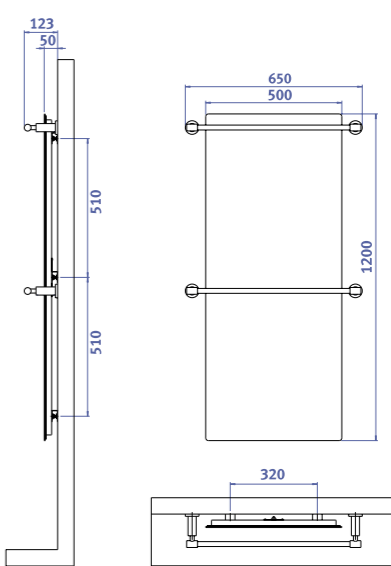

400SL H

500SL H

600 H

600ML H

Bath towel warmers with towel rail

Frameless bath towel warmers / radiators for bathrooms

Product no.	Designation	Dimension	Output, watts	Colour
84 01 02	infraSWISS 400SL H white	300x1200	290 W	white
84 01 03	infraSWISS 500SL H white	300x1800	440 W	white
84 01 04	infraSWISS 600 H white	610x1000	530 W	white
84 01 07	infraSWISS 600ML H white	500x1200	530 W	white
84 01 05	infraSWISS 900 H white	610x1380	750 W	white
84 01 08	infraSWISS 900ML H white	500x1700	750 W	white
84 01 06	infraSWISS 1100 H white	610x1710	950 W	white
84 02 02	infraSWISS 400SL H black	300x1200	290 W	black
84 02 03	infraSWISS 500SL H black	300x1800	440 W	black
84 02 04	infraSWISS 600 H black	610x1000	530 W	black
84 02 07	infraSWISS 600ML H black	500x1200	530 W	black
84 02 05	infraSWISS 900 H black	610x1380	750 W	black
84 02 08	infraSWISS 900ML H black	500x1700	750 W	black
84 02 06	infraSWISS 1100 H black	610x1710	950 W	black