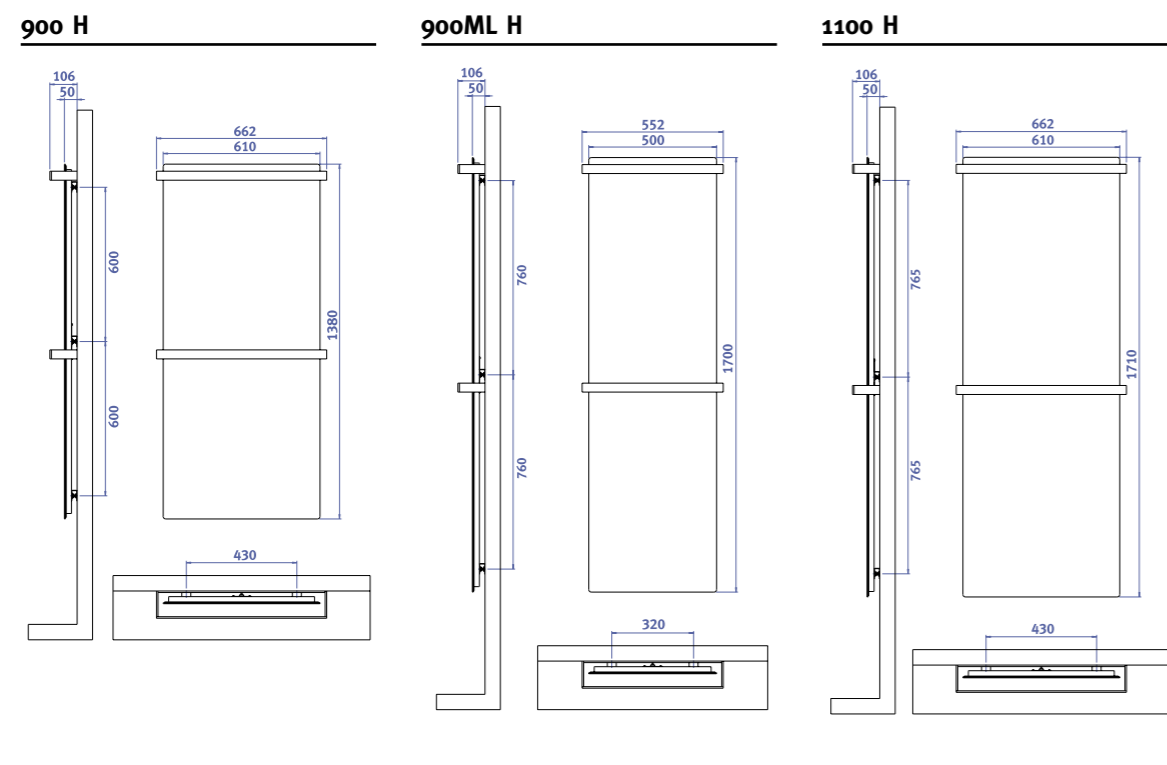

400SL H

500SL H

600 H

600ML H

Bath towel warmers with towel rail

Frameless bath towel warmers / radiators for bathrooms

Product no.	Designation	Dimension	Output, watts	Colour
84 01 02	infraSWISS 400SL H white	300x1200	290 W	white
84 01 03	infraSWISS 500SL H white	300x1800	440 W	white
84 01 04	infraSWISS 600 H white	610x1000	530 W	white
84 01 07	infraSWISS 600ML H white	500x1200	530 W	white
84 01 05	infraSWISS 900 H white	610x1380	750 W	white
84 01 08	infraSWISS 900ML H white	500x1700	750 W	white
84 01 06	infraSWISS 1100 H white	610x1710	950 W	white
84 02 02	infraSWISS 400SL H black	300x1200	290 W	black
84 02 03	infraSWISS 500SL H black	300x1800	440 W	black
84 02 04	infraSWISS 600 H black	610x1000	530 W	black
84 02 07	infraSWISS 600ML H black	500x1200	530 W	black
84 02 05	infraSWISS 900 H black	610x1380	750 W	black
84 02 08	infraSWISS 900ML H black	500x1700	750 W	black
84 02 06	infraSWISS 1100 H black	610x1710	950 W	black