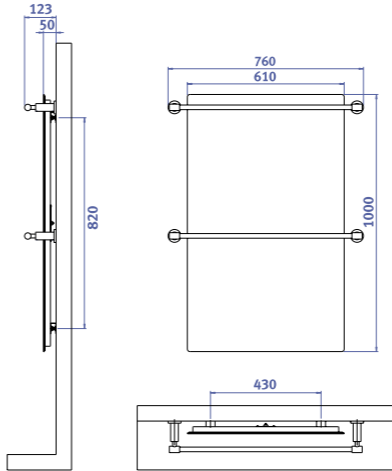

Bath towel warmers with towel rail

600 H