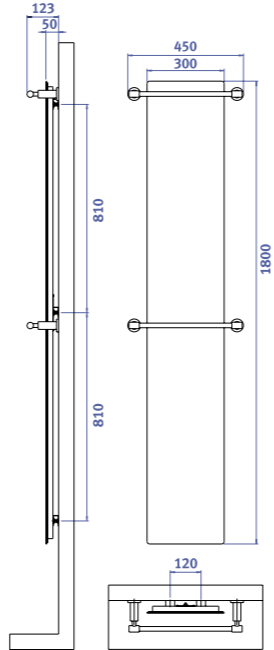

07

Bath towel warmers with towel rail

Model DOLANO

400SL H

500SL H

600 H

600ML H

Model Quattro

400SL H

500SL H

600 H

600ML H

Bath towel warmers with towel rail

Frameless bath towel warmers / radiators for bathrooms

Product no.	Designation	Dimension	Output, watts	Colour
84 01 02	infraSWISS 400SL H white	300x1200	290 W	white
84 01 03	infraSWISS 500SL H white	300x1800	440 W	white
84 01 04	infraSWISS 600 H white	610x1000	530 W	white
84 01 07	infraSWISS 600ML H white	500x1200	530 W	white
84 01 05	infraSWISS 900 H white	610x1380	750 W	white
84 01 08	infraSWISS 900ML H white	500x1700	750 W	white
84 01 06	infraSWISS 1100 H white	610x1710	950 W	white
84 02 02	infraSWISS 400SL H black	300x1200	290 W	black
84 02 03	infraSWISS 500SL H black	300x1800	440 W	black
84 02 04	infraSWISS 600 H black	610x1000	530 W	black
84 02 07	infraSWISS 600ML H black	500x1200	530 W	black
84 02 05	infraSWISS 900 H black	610x1380	750 W	black
84 02 08	infraSWISS 900ML H black	500x1700	750 W	black
84 02 06	infraSWISS 1100 H black	610x1710	950 W	black