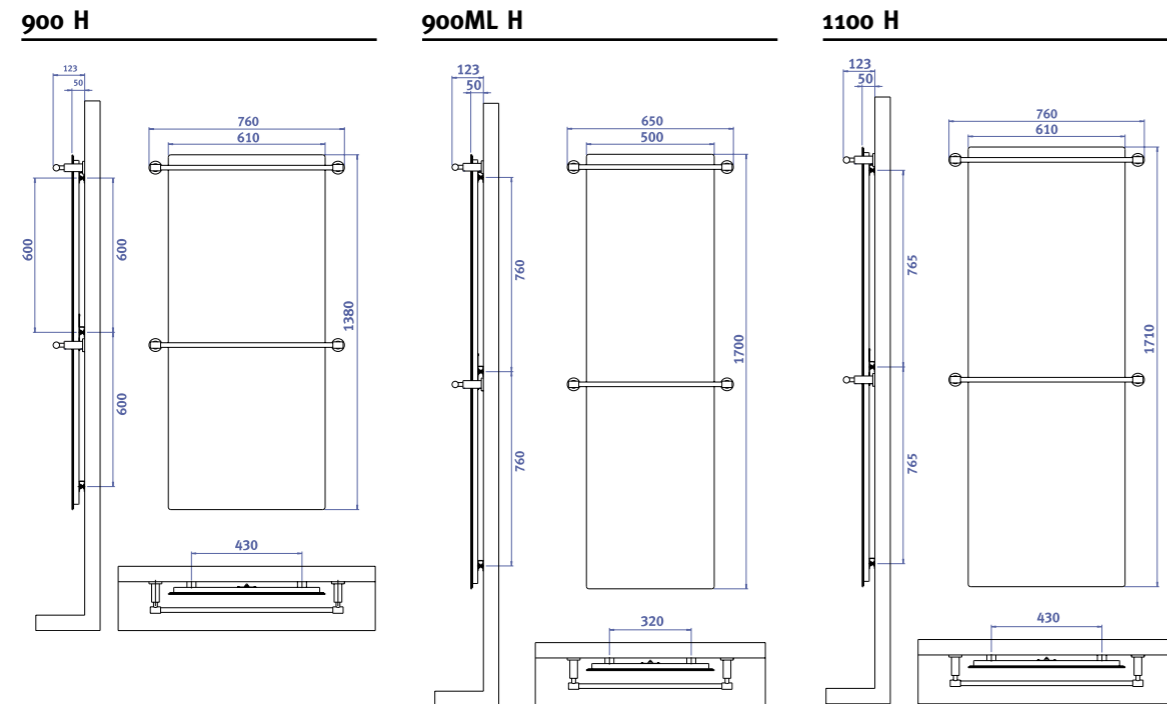

400SL H

500SL H

600 H

600ML H

Bath towel warmers with towel rail

Frameless bath towel warmers / radiators for bathrooms

Product no.	Designation	Dimension	Output, watts	Colour
84 01 02	infraSWISS 400SL H white	300x1200	290 W	white
84 01 03	infraSWISS 500SL H white	300x1800	440 W	white
84 01 04	infraSWISS 600 H white	610x1000	530 W	white
84 01 07	infraSWISS 600ML H white	500x1200	530 W	white
84 01 05	infraSWISS 900 H white	610x1380	750 W	white
84 01 08	infraSWISS 900ML H white	500x1700	750 W	white
84 01 06	infraSWISS 1100 H white	610x1710	950 W	white
84 02 02	infraSWISS 400SL H black	300x1200	290 W	black
84 02 03	infraSWISS 500SL H black	300x1800	440 W	black
84 02 04	infraSWISS 600 H black	610x1000	530 W	black
84 02 07	infraSWISS 600ML H black	500x1200	530 W	black
84 02 05	infraSWISS 900 H black	610x1380	750 W	black
84 02 08	infraSWISS 900ML H black	500x1700	750 W	black
84 02 06	infraSWISS 1100 H black	610x1710	950 W	black