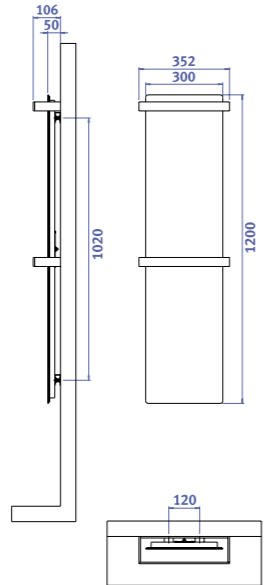

07

Bath towel warmers with towel rail

Model DOLANO

400SL H

500SL H

600 H

600ML H

Model Quattro

400SL H

500SL H

600 H

600ML H

Bath towel warmers with towel rail

Frameless bath towel warmers / radiators for bathrooms

Product no.	Designation	Dimension	Output, watts	Colour
84 01 02	infraSWISS 400SL H white	300x1200	290 W	white
84 01 03	infraSWISS 500SL H white	300x1800	440 W	white
84 01 04	infraSWISS 600 H white	610x1000	530 W	white
84 01 07	infraSWISS 600ML H white	500x1200	530 W	white
84 01 05	infraSWISS 900 H white	610x1380	750 W	white
84 01 08	infraSWISS 900ML H white	500x1700	750 W	white
84 01 06	infraSWISS 1100 H white	610x1710	950 W	white
84 02 02	infraSWISS 400SL H black	300x1200	290 W	black
84 02 03	infraSWISS 500SL H black	300x1800	440 W	black
84 02 04	infraSWISS 600 H black	610x1000	530 W	black
84 02 07	infraSWISS 600ML H black	500x1200	530 W	black
84 02 05	infraSWISS 900 H black	610x1380	750 W	black
84 02 08	infraSWISS 900ML H black	500x1700	750 W	black
84 02 06	infraSWISS 1100 H black	610x1710	950 W	black