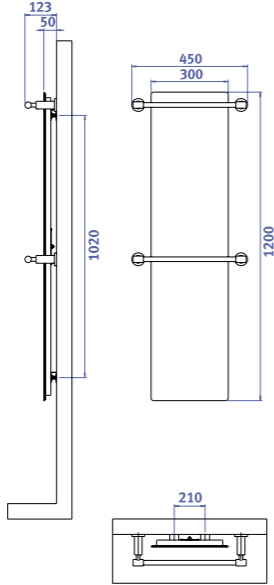

Bath towel warmers with towel rail

400SL H