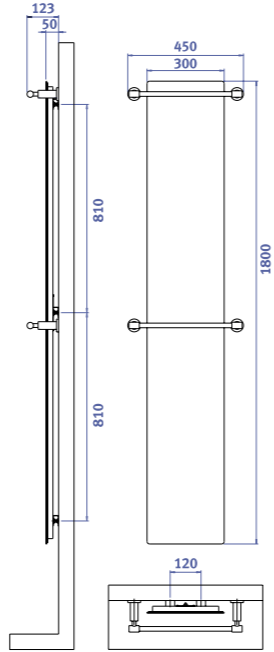

Model Dolano

Bath towel warmers with towel rail

Model DOLANO

400SL H

500SL H

600 H

600ML H

Model Quattro

400SL H

500SL H

600 H

600ML H

Bath towel warmers with towel rail

Frameless bath towel warmers / radiators for bathrooms

Product no.	Designation	Dimension	Output, watts	Colour
84 01 02	infraSWISS 400SL H white	300x1200	290 W	white
84 01 03	infraSWISS 500SL H white	300x1800	440 W	white
84 01 04	infraSWISS 600 H white	610x1000	530 W	white
84 01 07	infraSWISS 600ML H white	500x1200	530 W	white
84 01 05	infraSWISS 900 H white	610x1380	750 W	white
84 01 08	infraSWISS 900ML H white	500x1700	750 W	white
84 01 06	infraSWISS 1100 H white	610x1710	950 W	white
84 02 02	infraSWISS 400SL H black	300x1200	290 W	black
84 02 03	infraSWISS 500SL H black	300x1800	440 W	black
84 02 04	infraSWISS 600 H black	610x1000	530 W	black
84 02 07	infraSWISS 600ML H black	500x1200	530 W	black
84 02 05	infraSWISS 900 H black	610x1380	750 W	black
84 02 08	infraSWISS 900ML H black	500x1700	750 W	black
84 02 06	infraSWISS 1100 H black	610x1710	950 W	black

Accessories for bath towel warmers

Product no.	Designation	Colour
94 01 02	Bath towel rails DOLANO SL 30	chrome
94 01 08	Bath towel rails DOLANO SL double 30	chrome
94 01 11	Bath towel rails DOLANO ML 50	chrome
94 01 12	Bath towel rails DOLANO ML double 50	chrome
94 01 04	Bath towel rails DOLANO 61	chrome
94 01 03	Bath towel rails DOLANO double 61	chrome
94 01 09	Bath towel rails DOLANO transversely to type 600H / glued	chrome
94 01 10	Bath towel rails DOLANO transversely to type 900H / glued	chrome
94 02 01	Bath towel rails Quattro SL 30	stainless steel
94 02 02	Bath towel rails Quattro ML 50	stainless steel
94 02 03	Bath towel rails Quattro 61	stainless steel