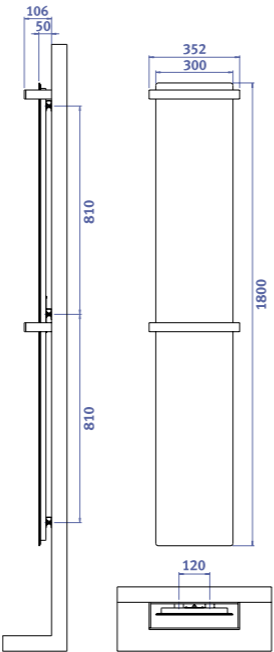

Model Dolano

Bath towel warmers with towel rail

Model DOLANO

400SL H

500SL H

600 H

600ML H

Model Quattro

400SL H

500SL H

600 H

600ML H

Bath towel warmers with towel rail

Frameless bath towel warmers / radiators for bathrooms

Product no.	Designation	Dimension	Output, watts	Colour
84 01 02	infraSWISS 400SL H white	300x1200	290 W	white
84 01 03	infraSWISS 500SL H white	300x1800	440 W	white
84 01 04	infraSWISS 600 H white	610x1000	530 W	white
84 01 07	infraSWISS 600ML H white	500x1200	530 W	white
84 01 05	infraSWISS 900 H white	610x1380	750 W	white
84 01 08	infraSWISS 900ML H white	500x1700	750 W	white
84 01 06	infraSWISS 1100 H white	610x1710	950 W	white
84 02 02	infraSWISS 400SL H black	300x1200	290 W	black
84 02 03	infraSWISS 500SL H black	300x1800	440 W	black
84 02 04	infraSWISS 600 H black	610x1000	530 W	black
84 02 07	infraSWISS 600ML H black	500x1200	530 W	black
84 02 05	infraSWISS 900 H black	610x1380	750 W	black
84 02 08	infraSWISS 900ML H black	500x1700	750 W	black
84 02 06	infraSWISS 1100 H black	610x1710	950 W	black

Accessories for bath towel warmers

Product no.	Designation	Colour
94 01 02	Bath towel rails DOLANO SL 30	chrome
94 01 08	Bath towel rails DOLANO SL double 30	chrome
94 01 11	Bath towel rails DOLANO ML 50	chrome
94 01 12	Bath towel rails DOLANO ML double 50	chrome
94 01 04	Bath towel rails DOLANO 61	chrome
94 01 03	Bath towel rails DOLANO double 61	chrome
94 01 09	Bath towel rails DOLANO transversely to type 600H / glued	chrome
94 01 10	Bath towel rails DOLANO transversely to type 900H / glued	chrome
94 02 01	Bath towel rails Quattro SL 30	stainless steel
94 02 02	Bath towel rails Quattro ML 50	stainless steel
94 02 03	Bath towel rails Quattro 61	stainless steel