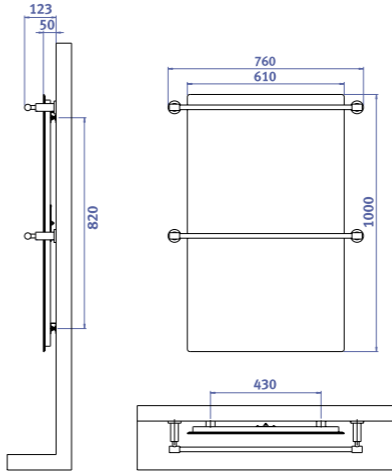

Bath towel warmers with towel rail

600 H