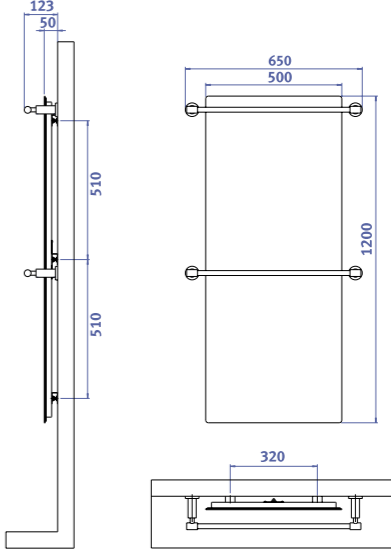

Model Dolano

Bath towel warmers with towel rail

Model DOLANO

400SL H

500SL H

600 H

600ML H

Model Quattro

400SL H

500SL H

600 H

600ML H

Bath towel warmers with towel rail

Frameless bath towel warmers / radiators for bathrooms

Product no.	Designation	Dimension	Output, watts	Colour
84 01 02	infraSWISS 400SL H white	300x1200	290 W	white
84 01 03	infraSWISS 500SL H white	300x1800	440 W	white
84 01 04	infraSWISS 600 H white	610x1000	530 W	white
84 01 07	infraSWISS 600ML H white	500x1200	530 W	white
84 01 05	infraSWISS 900 H white	610x1380	750 W	white
84 01 08	infraSWISS 900ML H white	500x1700	750 W	white
84 01 06	infraSWISS 1100 H white	610x1710	950 W	white
84 02 02	infraSWISS 400SL H black	300x1200	290 W	black
84 02 03	infraSWISS 500SL H black	300x1800	440 W	black
84 02 04	infraSWISS 600 H black	610x1000	530 W	black
84 02 07	infraSWISS 600ML H black	500x1200	530 W	black
84 02 05	infraSWISS 900 H black	610x1380	750 W	black
84 02 08	infraSWISS 900ML H black	500x1700	750 W	black
84 02 06	infraSWISS 1100 H black	610x1710	950 W	black

Accessories for bath towel warmers

Product no.	Designation	Colour
94 01 02	Bath towel rails DOLANO SL 30	chrome
94 01 08	Bath towel rails DOLANO SL double 30	chrome
94 01 11	Bath towel rails DOLANO ML 50	chrome
94 01 12	Bath towel rails DOLANO ML double 50	chrome
94 01 04	Bath towel rails DOLANO 61	chrome
94 01 03	Bath towel rails DOLANO double 61	chrome
94 01 09	Bath towel rails DOLANO transversely to type 600H / glued	chrome
94 01 10	Bath towel rails DOLANO transversely to type 900H / glued	chrome
94 02 01	Bath towel rails Quattro SL 30	stainless steel
94 02 02	Bath towel rails Quattro ML 50	stainless steel
94 02 03	Bath towel rails Quattro 61	stainless steel