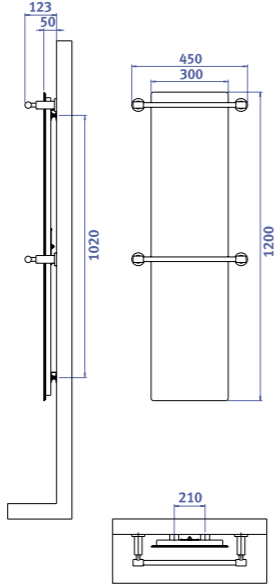

Model Dolano

Bath towel warmers with towel rail

Model DOLANO

400SL H

500SL H

600 H

600ML H

Model Quattro

400SL H

500SL H

600 H

600ML H

Bath towel warmers with towel rail

Frameless bath towel warmers / radiators for bathrooms

Product no.	Designation	Dimension	Output, watts	Colour
84 01 02	infraSWISS 400SL H white	300x1200	290 W	white
84 01 03	infraSWISS 500SL H white	300x1800	440 W	white
84 01 04	infraSWISS 600 H white	610x1000	530 W	white
84 01 07	infraSWISS 600ML H white	500x1200	530 W	white
84 01 05	infraSWISS 900 H white	610x1380	750 W	white
84 01 08	infraSWISS 900ML H white	500x1700	750 W	white
84 01 06	infraSWISS 1100 H white	610x1710	950 W	white
84 02 02	infraSWISS 400SL H black	300x1200	290 W	black
84 02 03	infraSWISS 500SL H black	300x1800	440 W	black
84 02 04	infraSWISS 600 H black	610x1000	530 W	black
84 02 07	infraSWISS 600ML H black	500x1200	530 W	black
84 02 05	infraSWISS 900 H black	610x1380	750 W	black
84 02 08	infraSWISS 900ML H black	500x1700	750 W	black
84 02 06	infraSWISS 1100 H black	610x1710	950 W	black

Accessories for bath towel warmers

Product no.	Designation	Colour
94 01 02	Bath towel rails DOLANO SL 30	chrome
94 01 08	Bath towel rails DOLANO SL double 30	chrome
94 01 11	Bath towel rails DOLANO ML 50	chrome
94 01 12	Bath towel rails DOLANO ML double 50	chrome
94 01 04	Bath towel rails DOLANO 61	chrome
94 01 03	Bath towel rails DOLANO double 61	chrome
94 01 09	Bath towel rails DOLANO transversely to type 600H / glued	chrome
94 01 10	Bath towel rails DOLANO transversely to type 900H / glued	chrome
94 02 01	Bath towel rails Quattro SL 30	stainless steel
94 02 02	Bath towel rails Quattro ML 50	stainless steel
94 02 03	Bath towel rails Quattro 61	stainless steel