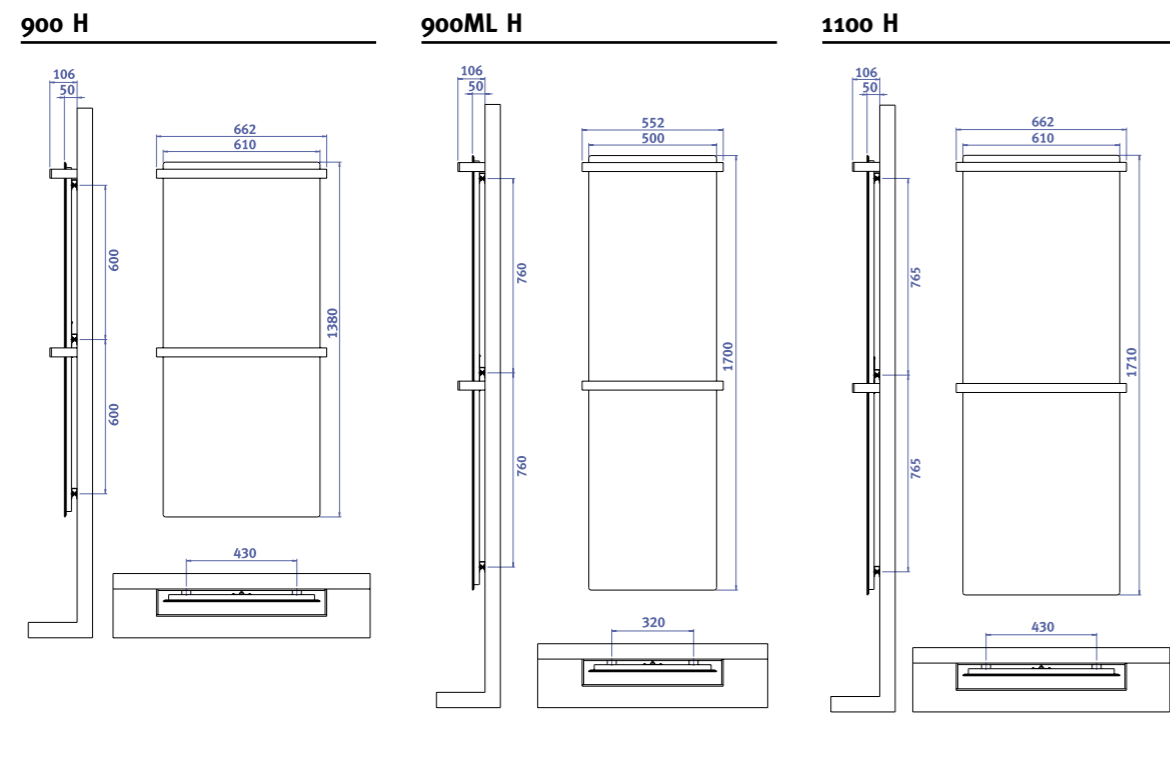

400SL H

500SL H

600 H

600ML H

Bath towel warmers with towel rail

Frameless bath towel warmers / radiators for bathrooms

Product no.	Designation	Dimension	Output, watts	Colour
84 01 02	infraSWISS 400SL H white	300x1200	290 W	white
84 01 03	infraSWISS 500SL H white	300x1800	440 W	white
84 01 04	infraSWISS 600 H white	610x1000	530 W	white
84 01 07	infraSWISS 600ML H white	500x1200	530 W	white
84 01 05	infraSWISS 900 H white	610x1380	750 W	white
84 01 08	infraSWISS 900ML H white	500x1700	750 W	white
84 01 06	infraSWISS 1100 H white	610x1710	950 W	white
84 02 02	infraSWISS 400SL H black	300x1200	290 W	black
84 02 03	infraSWISS 500SL H black	300x1800	440 W	black
84 02 04	infraSWISS 600 H black	610x1000	530 W	black
84 02 07	infraSWISS 600ML H black	500x1200	530 W	black
84 02 05	infraSWISS 900 H black	610x1380	750 W	black
84 02 08	infraSWISS 900ML H black	500x1700	750 W	black
84 02 06	infraSWISS 1100 H black	610x1710	950 W	black

Accessories for bath towel warmers

Product no.	Designation	Colour
94 01 02	Bath towel rails DOLANO SL 30	chrome
94 01 08	Bath towel rails DOLANO SL double 30	chrome
94 01 11	Bath towel rails DOLANO ML 50	chrome
94 01 12	Bath towel rails DOLANO ML double 50	chrome
94 01 04	Bath towel rails DOLANO 61	chrome
94 01 03	Bath towel rails DOLANO double 61	chrome
94 01 09	Bath towel rails DOLANO transversely to type 600H / glued	chrome
94 01 10	Bath towel rails DOLANO transversely to type 900H / glued	chrome
94 02 01	Bath towel rails Quattro SL 30	stainless steel
94 02 02	Bath towel rails Quattro ML 50	stainless steel
94 02 03	Bath towel rails Quattro 61	stainless steel