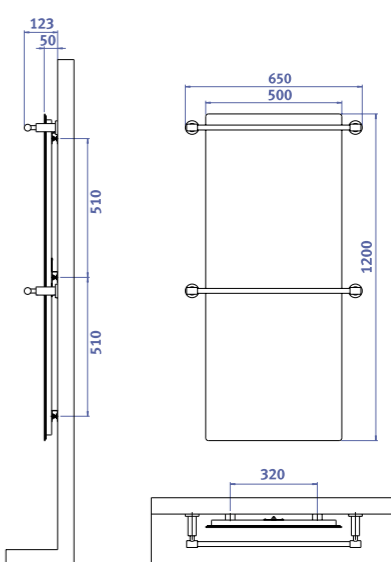

400SL H

500SL H

600 H

600ML H

Bath towel warmers with towel rail

Frameless bath towel warmers / radiators for bathrooms

Product no.	Designation	Dimension	Output, watts	Colour
84 01 02	infraSWISS 400SL H white	300x1200	290 W	white
84 01 03	infraSWISS 500SL H white	300x1800	440 W	white
84 01 04	infraSWISS 600 H white	610x1000	530 W	white
84 01 07	infraSWISS 600ML H white	500x1200	530 W	white
84 01 05	infraSWISS 900 H white	610x1380	750 W	white
84 01 08	infraSWISS 900ML H white	500x1700	750 W	white
84 01 06	infraSWISS 1100 H white	610x1710	950 W	white
84 02 02	infraSWISS 400SL H black	300x1200	290 W	black
84 02 03	infraSWISS 500SL H black	300x1800	440 W	black
84 02 04	infraSWISS 600 H black	610x1000	530 W	black
84 02 07	infraSWISS 600ML H black	500x1200	530 W	black
84 02 05	infraSWISS 900 H black	610x1380	750 W	black
84 02 08	infraSWISS 900ML H black	500x1700	750 W	black
84 02 06	infraSWISS 1100 H black	610x1710	950 W	black

Accessories for bath towel warmers

Product no.	Designation	Colour
94 01 02	Bath towel rails DOLANO SL 30	chrome
94 01 08	Bath towel rails DOLANO SL double 30	chrome
94 01 11	Bath towel rails DOLANO ML 50	chrome
94 01 12	Bath towel rails DOLANO ML double 50	chrome
94 01 04	Bath towel rails DOLANO 61	chrome
94 01 03	Bath towel rails DOLANO double 61	chrome
94 01 09	Bath towel rails DOLANO transversely to type 600H / glued	chrome
94 01 10	Bath towel rails DOLANO transversely to type 900H / glued	chrome
94 02 01	Bath towel rails Quattro SL 30	stainless steel
94 02 02	Bath towel rails Quattro ML 50	stainless steel
94 02 03	Bath towel rails Quattro 61	stainless steel