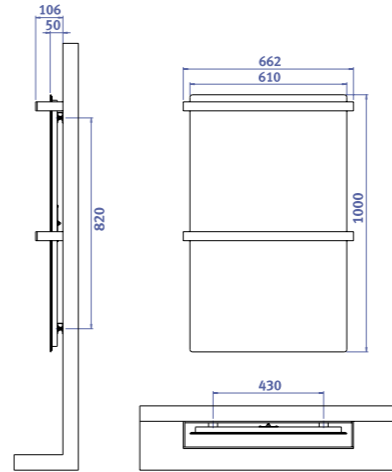

400SL H

500SL H

600 H

600ML H

Bath towel warmers with towel rail

Frameless bath towel warmers / radiators for bathrooms

Product no.	Designation	Dimension	Output, watts	Colour
84 01 02	infraSWISS 400SL H white	300x1200	290 W	white
84 01 03	infraSWISS 500SL H white	300x1800	440 W	white
84 01 04	infraSWISS 600 H white	610x1000	530 W	white
84 01 07	infraSWISS 600ML H white	500x1200	530 W	white
84 01 05	infraSWISS 900 H white	610x1380	750 W	white
84 01 08	infraSWISS 900ML H white	500x1700	750 W	white
84 01 06	infraSWISS 1100 H white	610x1710	950 W	white
84 02 02	infraSWISS 400SL H black	300x1200	290 W	black
84 02 03	infraSWISS 500SL H black	300x1800	440 W	black
84 02 04	infraSWISS 600 H black	610x1000	530 W	black
84 02 07	infraSWISS 600ML H black	500x1200	530 W	black
84 02 05	infraSWISS 900 H black	610x1380	750 W	black
84 02 08	infraSWISS 900ML H black	500x1700	750 W	black
84 02 06	infraSWISS 1100 H black	610x1710	950 W	black

Accessories for bath towel warmers

Product no.	Designation	Colour
94 01 02	Bath towel rails DOLANO SL 30	chrome
94 01 08	Bath towel rails DOLANO SL double 30	chrome
94 01 11	Bath towel rails DOLANO ML 50	chrome
94 01 12	Bath towel rails DOLANO ML double 50	chrome
94 01 04	Bath towel rails DOLANO 61	chrome
94 01 03	Bath towel rails DOLANO double 61	chrome
94 01 09	Bath towel rails DOLANO transversely to type 600H / glued	chrome
94 01 10	Bath towel rails DOLANO transversely to type 900H / glued	chrome
94 02 01	Bath towel rails Quattro SL 30	stainless steel
94 02 02	Bath towel rails Quattro ML 50	stainless steel
94 02 03	Bath towel rails Quattro 61	stainless steel