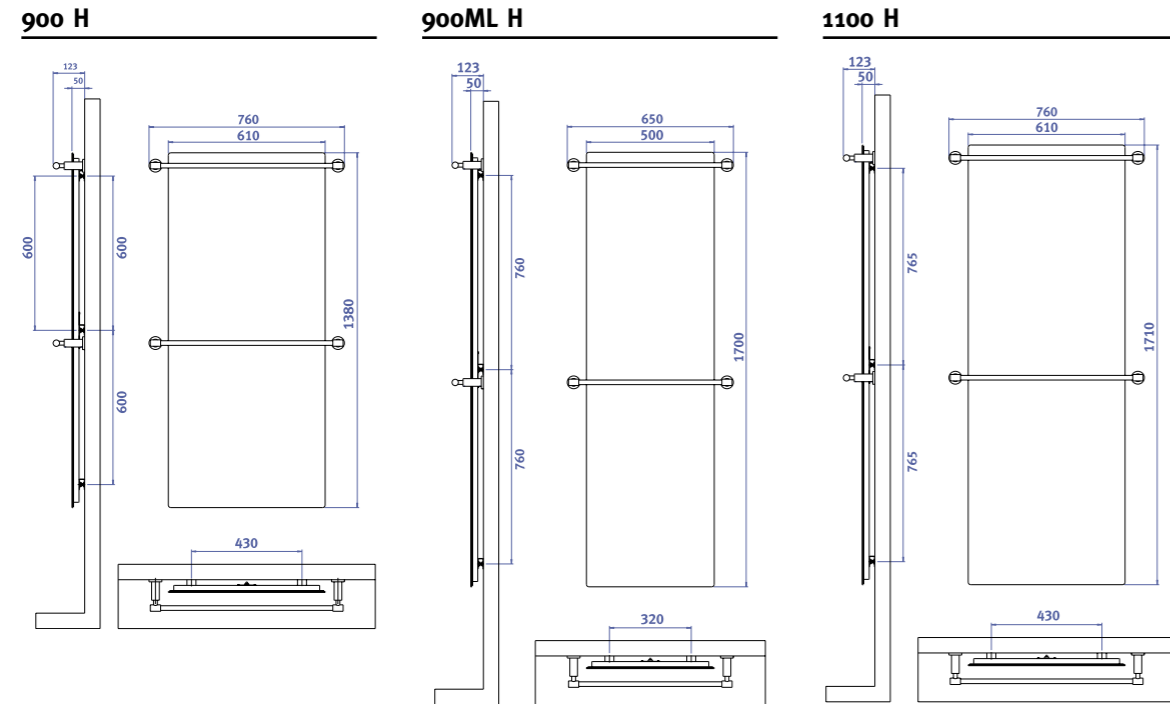

400SL H

500SL H

600 H

600ML H

Bath towel warmers with towel rail

Frameless bath towel warmers / radiators for bathrooms

Product no.	Designation	Dimension	Output, watts	Colour
84 01 02	infraSWISS 400SL H white	300x1200	290 W	white
84 01 03	infraSWISS 500SL H white	300x1800	440 W	white
84 01 04	infraSWISS 600 H white	610x1000	530 W	white
84 01 07	infraSWISS 600ML H white	500x1200	530 W	white
84 01 05	infraSWISS 900 H white	610x1380	750 W	white
84 01 08	infraSWISS 900ML H white	500x1700	750 W	white
84 01 06	infraSWISS 1100 H white	610x1710	950 W	white
84 02 02	infraSWISS 400SL H black	300x1200	290 W	black
84 02 03	infraSWISS 500SL H black	300x1800	440 W	black
84 02 04	infraSWISS 600 H black	610x1000	530 W	black
84 02 07	infraSWISS 600ML H black	500x1200	530 W	black
84 02 05	infraSWISS 900 H black	610x1380	750 W	black
84 02 08	infraSWISS 900ML H black	500x1700	750 W	black
84 02 06	infraSWISS 1100 H black	610x1710	950 W	black

Accessories for bath towel warmers

Product no.	Designation	Colour
94 01 02	Bath towel rails DOLANO SL 30	chrome
94 01 08	Bath towel rails DOLANO SL double 30	chrome
94 01 11	Bath towel rails DOLANO ML 50	chrome
94 01 12	Bath towel rails DOLANO ML double 50	chrome
94 01 04	Bath towel rails DOLANO 61	chrome
94 01 03	Bath towel rails DOLANO double 61	chrome
94 01 09	Bath towel rails DOLANO transversely to type 600H / glued	chrome
94 01 10	Bath towel rails DOLANO transversely to type 900H / glued	chrome
94 02 01	Bath towel rails Quattro SL 30	stainless steel
94 02 02	Bath towel rails Quattro ML 50	stainless steel
94 02 03	Bath towel rails Quattro 61	stainless steel