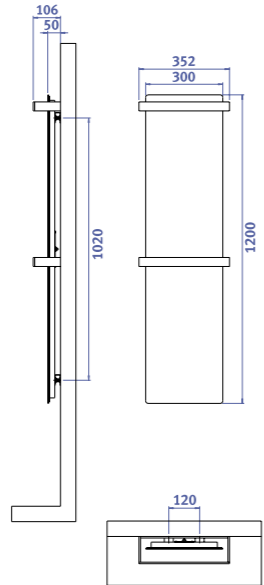

Model Dolano

Bath towel warmers with towel rail

Model DOLANO

400SL H

500SL H

600 H

600ML H

Model Quattro

400SL H

500SL H

600 H

600ML H

Bath towel warmers with towel rail

Frameless bath towel warmers / radiators for bathrooms

Product no.	Designation	Dimension	Output, watts	Colour
84 01 02	infraSWISS 400SL H white	300x1200	290 W	white
84 01 03	infraSWISS 500SL H white	300x1800	440 W	white
84 01 04	infraSWISS 600 H white	610x1000	530 W	white
84 01 07	infraSWISS 600ML H white	500x1200	530 W	white
84 01 05	infraSWISS 900 H white	610x1380	750 W	white
84 01 08	infraSWISS 900ML H white	500x1700	750 W	white
84 01 06	infraSWISS 1100 H white	610x1710	950 W	white
84 02 02	infraSWISS 400SL H black	300x1200	290 W	black
84 02 03	infraSWISS 500SL H black	300x1800	440 W	black
84 02 04	infraSWISS 600 H black	610x1000	530 W	black
84 02 07	infraSWISS 600ML H black	500x1200	530 W	black
84 02 05	infraSWISS 900 H black	610x1380	750 W	black
84 02 08	infraSWISS 900ML H black	500x1700	750 W	black
84 02 06	infraSWISS 1100 H black	610x1710	950 W	black

Accessories for bath towel warmers

Product no.	Designation	Colour
94 01 02	Bath towel rails DOLANO SL 30	chrome
94 01 08	Bath towel rails DOLANO SL double 30	chrome
94 01 11	Bath towel rails DOLANO ML 50	chrome
94 01 12	Bath towel rails DOLANO ML double 50	chrome
94 01 04	Bath towel rails DOLANO 61	chrome
94 01 03	Bath towel rails DOLANO double 61	chrome
94 01 09	Bath towel rails DOLANO transversely to type 600H / glued	chrome
94 01 10	Bath towel rails DOLANO transversely to type 900H / glued	chrome
94 02 01	Bath towel rails Quattro SL 30	stainless steel
94 02 02	Bath towel rails Quattro ML 50	stainless steel
94 02 03	Bath towel rails Quattro 61	stainless steel